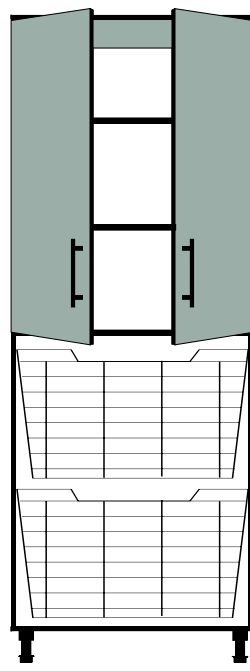

16" depth
#3131

24" depth
#3141

24" depth
#3142

24" depth
#3143

16" depth
#3134

#3111

Wall Cabinets are 31 1/2" wide,
30" tall, 12 1/2" deep.

#3129

STORAGE CABINETS
from

#3121

#3122

Garage, Basement, Storage Room, Hobby or Craft Center

- 3/4" thick thermofused melamine material
- Threaded steel dowel construction
- Extra thick PVC edges.
- Floor-standing cabinets have 4 leveler/legs, adjustable from inside the cabinet.
- Drawers have ball bearing, full extension slides.
- Choose from 6 combinations of 3 drawer sizes.
- Doors have soft-closing, concealed hinges.
- Bright Chrome Baskets have ball bearing, full extension slides.

Notes:

Base cabinets are 31 1/2" wide, 35 1/2" tall. #3129 base is 16" deep. All other base cabinets are 24" deep.

Tall storage cabinets are 31 1/2" wide, 84" tall.

Base cabinets are shown with applied matching counter tops.

#3152

#3153

Matching 3/4" thick countertop, finished on 3 edges,
for single, double or triple wide cabinet base

#3124

#3125

#3126

#3127