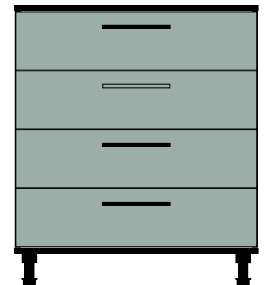

Wall Cabinets are 31 1/2" wide,
30" tall, 12 1/2" deep.

STORAGE CABINETS
from

Garage, Basement, Storage Room, Hobby or Craft Center

- 3/4" thick thermofused melamine material
- Threaded steel dowel construction
- Extra thick PVC edges.
- Floor-standing cabinets have 4 leveler/legs, adjustable from inside the cabinet.
- Drawers have ball bearing, full extension slides.
- Choose from 6 combinations of 3 drawer sizes.
- Doors have soft-closing, concealed hinges.
- Bright Chrome Baskets have ball bearing, full extension slides.

Notes:

Base cabinets are 31 1/2" wide, 35 1/2" tall. #3129 base is 16" deep. All other base cabinets are 24" deep.

Tall storage cabinets are 31 1/2" wide, 84" tall.

Base cabinets are shown with applied matching counter tops.

All 3100 Series Storage Cabinets are shipped without backs. Units should be fastened to a wall using a cleat or an L-shaped corner bracket. The appropriate part is provided with your purchase.

#3123

Matching 3/4" thick countertop, finished on 3 edges,
for single, double or triple wide cabinet base