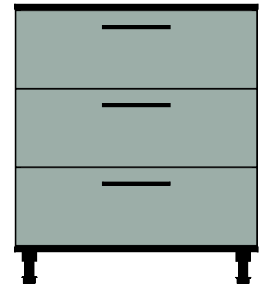

16" depth
#3131

24" depth
#3141

24" depth
#3142

24" depth
#3143

16" depth
#3134

#3111

Wall Cabinets are 31 1/2" wide,
30" tall, 12 1/2" deep.

#3129

STORAGE CABINETS
from

#3121

#3122

Garage, Basement, Storage Room, Hobby or Craft Center

- 3/4" thick thermofused melamine material
- Threaded steel dowel construction
- Extra thick PVC edges.
- Floor-standing cabinets have 4 leveler/legs, adjustable from inside the cabinet.
- Drawers have ball bearing, full extension slides.
- Choose from 6 combinations of 3 drawer sizes.
- Doors have soft-closing, concealed hinges.
- Bright Chrome Baskets have ball bearing, full extension slides.

Notes:

Base cabinets are 31 1/2" wide, 35 1/2" tall. #3129 base is 16" deep. All other base cabinets are 24" deep.

Tall storage cabinets are 31 1/2" wide, 84" tall.

Base cabinets are shown with applied matching counter tops.